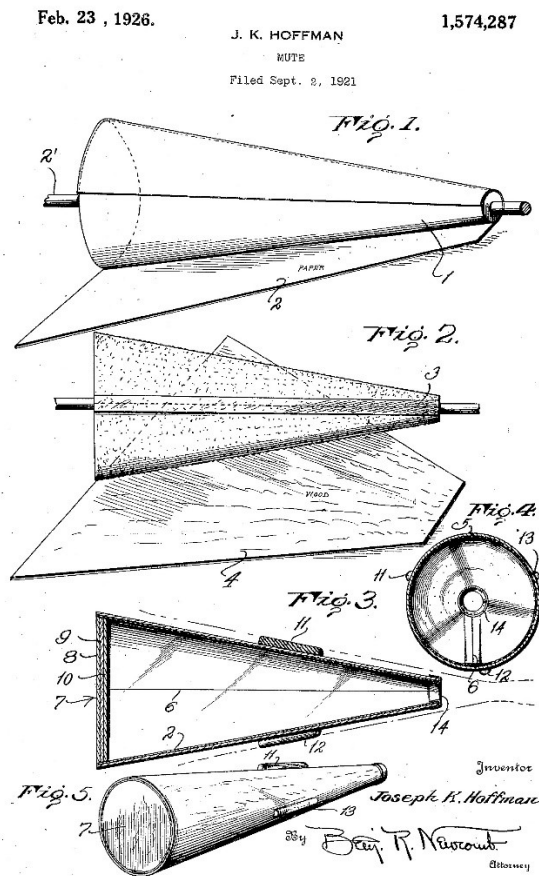

Joseph Kemp Hoffman

Baltimore, Maryland

- 1856 Joseph K. Hoffman is born in Maryland (census).
- 1900 Hoffman is a musician living at 1714 E. Monument Ave in Baltimore (census).
- 1910 Hoffman is a medical school technician living at 2202 Monument Ave (census).
- 1920 Hoffman is a musician living at 2202 Monument Ave (census).
- 1921 Hoffman files for a patent on September 2 for a wooden straight mute (drawings below).